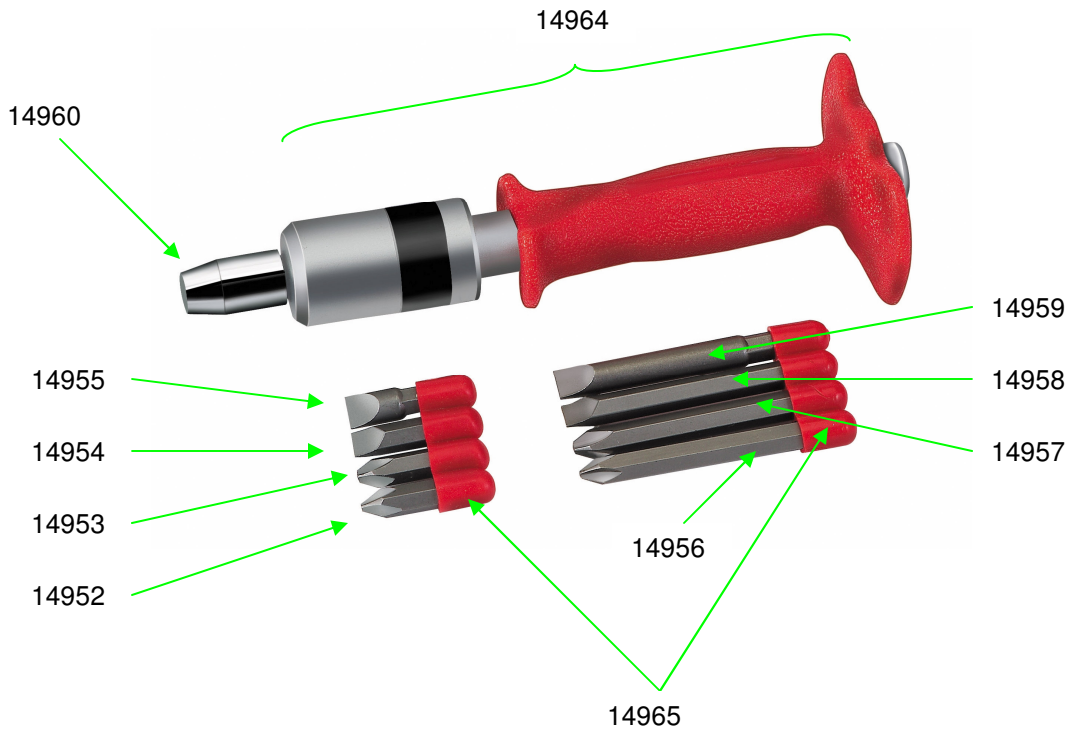

#14950, IMPACT DRIVER SET

PARTS BREAKDOWN

Part #	Description
14952	#2 Phillips, 1 3/8" Long, 5/16" Hex Bit
14953	#3 Phillips, 1 3/8" Long, 5/16" Hex Bit
14954	5/16" Slotted, 1 3/8" Long, 5/16" Hex Bit
14955	3/8" Slotted, 1 3/8" Long, 5/16" Hex Bit
14956	#2 Phillips, 3 1/8" Long, 5/16" Hex Bit
14957	#3 Phillips, 3 1/8" Long, 5/16" Hex Bit
14958	5/16" Slotted, 3 1/8" Long, 5/16" Hex Bit
14959	3/8" Slotted, 3 1/8" Long, 5/16" Hex Bit
14960	Bit Holder
14964	Driver Assembly (without Bit Holder)
14965	Organizer for Bits