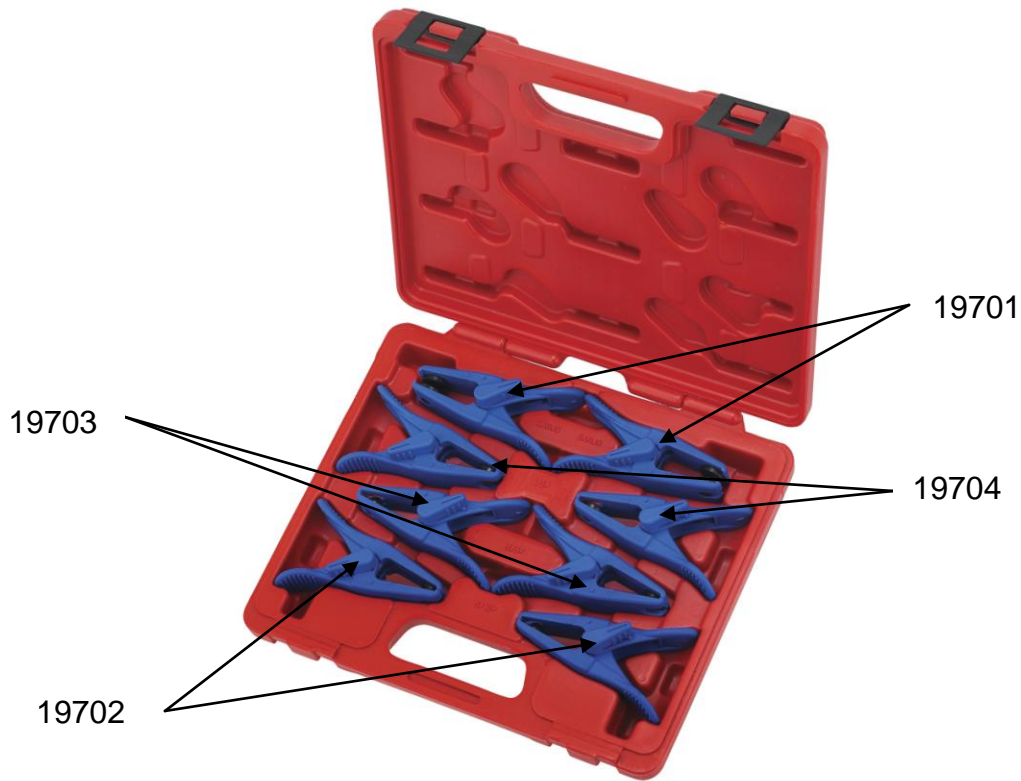

#19700, ADJUSTABLE 8 PIECE FLUID LINE STOPPER KIT

PARTS BREAKDOWN

CAT. NO.	DESCRIPTION
19701	Banjo Bolt Fluid Line Stopper
19702	5/16" Fluid Line Stopper
19703	3/8" Fluid Line Stopper
19704	1/2" Fluid Line Stopper
19705	5/16" Replacement Tips (Package of 2)
19706	3/8" Replacement Tips (Package of 2)
19707	1/2" & Banjo Bolt Replacement Tips (Package of 2)