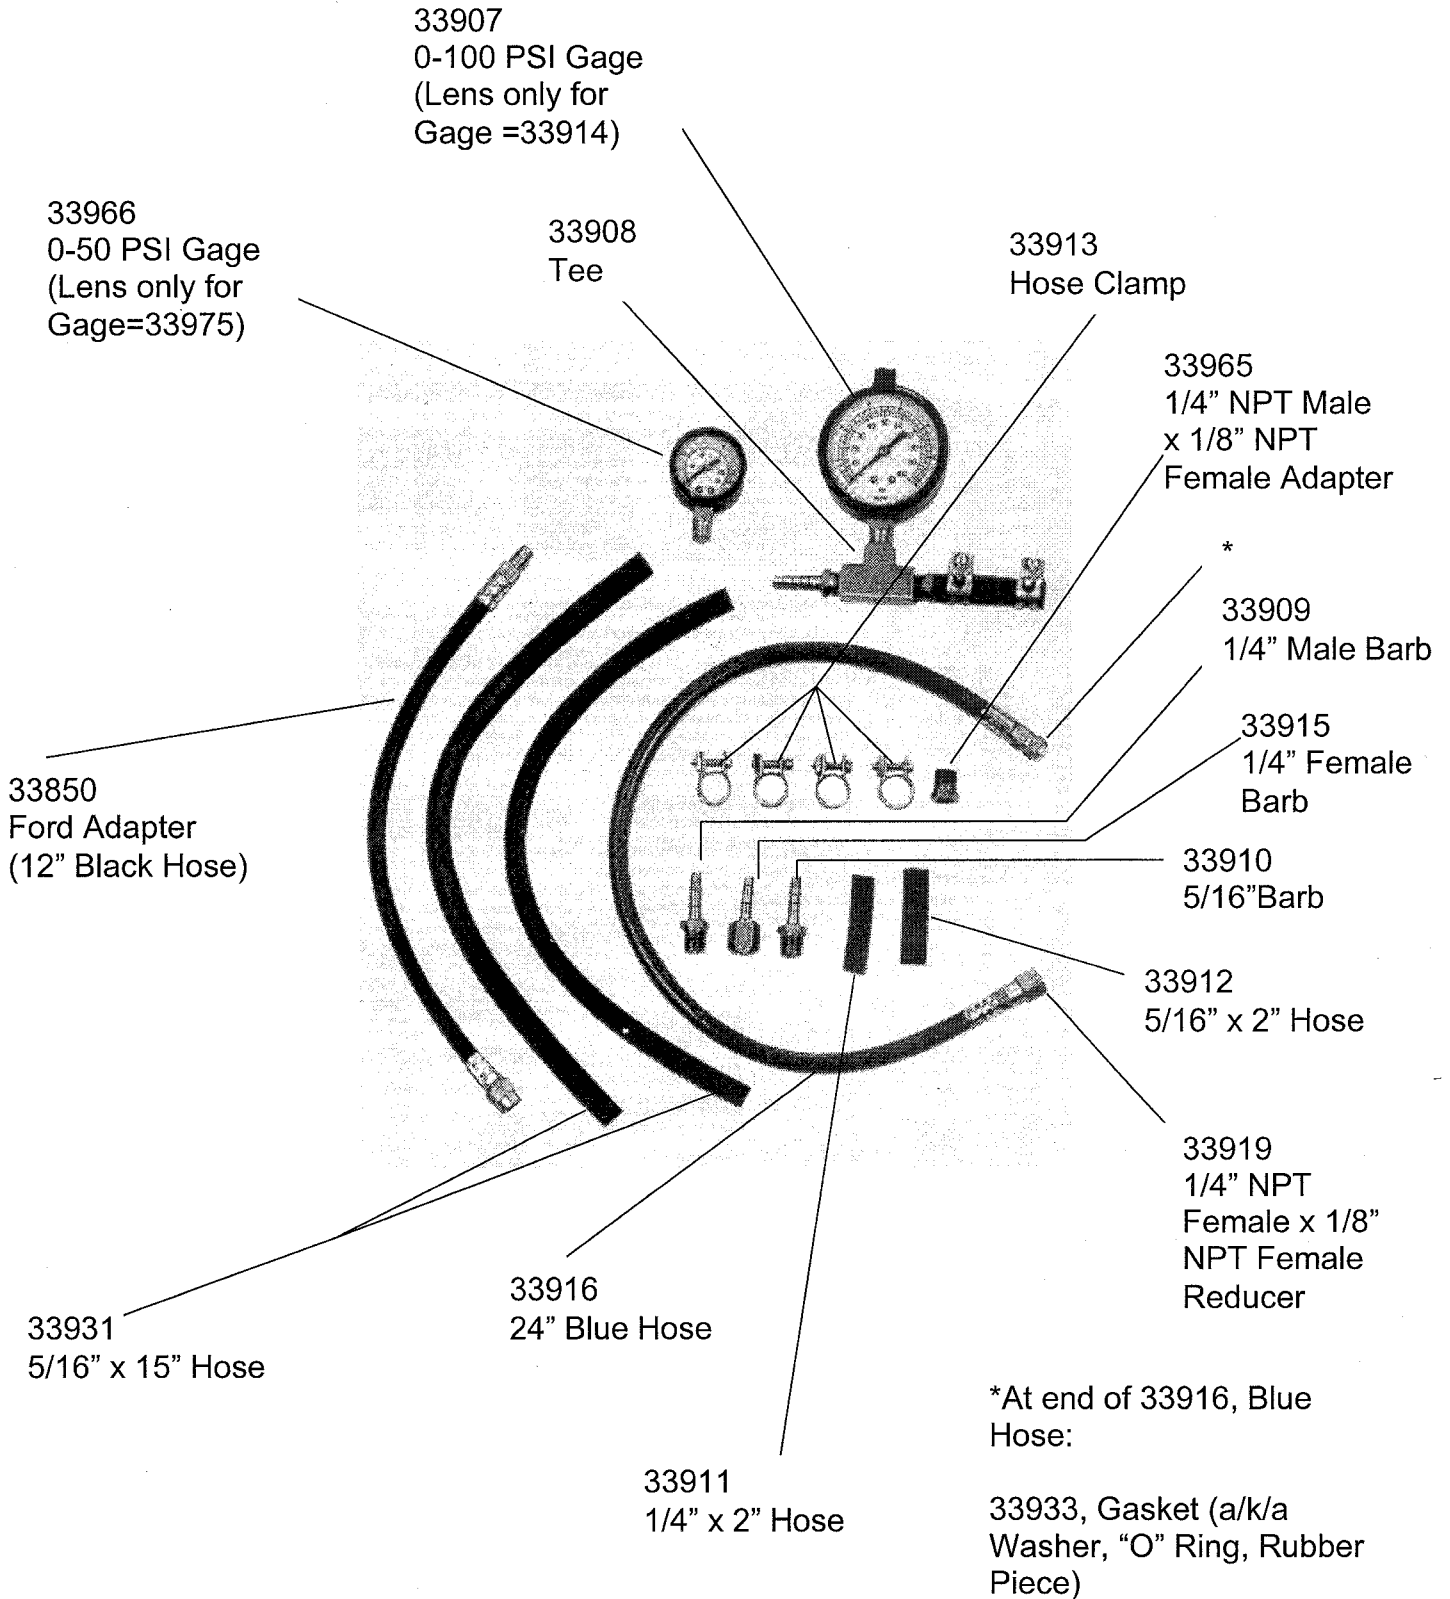

PARTS BREAKDOWN FOR 33950/33980 (ALSO SOME PARTS FOR 33900)

*At end of 33916, Blue
Hose:

33933, Gasket (a/k/a
Washer, "O" Ring, Rubber
Piece)

33934, Metal Valve Core
Depressor